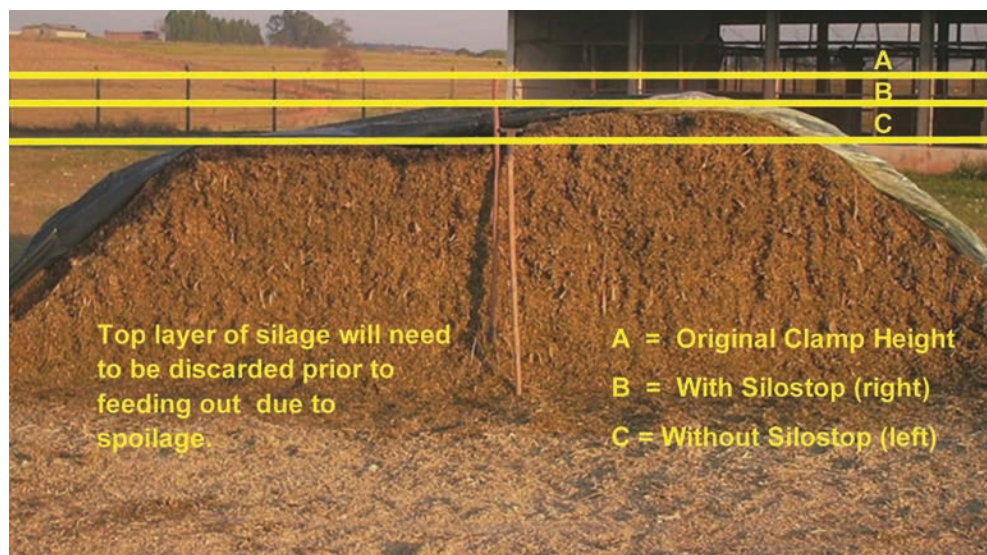

SILOSTOP

Silostop offer a range of products to seal your clamp and protect your silage.

Protect your clamp from:

- DM Loss
- Low Sugar Levels
- Mould and Mycotoxin Growth
- Shrinkage
- Increased pH

How does Silostop achieve this? By keeping the oxygen out. This sounds very simple but in fact the table below shows the Oxygen Transmission Rates (OTR) for Clingfilm and standard black plastic compared to Silostop sheets.

Film	Thickness	OTR cm³ per m² per 24hrs
Black Polyethylene	125µm	>300
Clingfilm	40µm	>1000
SILOSTOP Max	80µm	<10
SILOSTOP Black	55µm	<10
SILOSTOP Wall Film	110µm	<20

Shrinkage and DM loss are unseen losses in the clamp. Tests have shown that Silostop can reduce this loss by up to 50%.

The clamp, left, was covered in standard polyethylene on the LHS and Silostop on the RHS. The photo visibly shows the amount of shrinkage that can occur within a clamp. Ultimately this is feed you are losing.

The diagram below explains how much Silostop can save you.