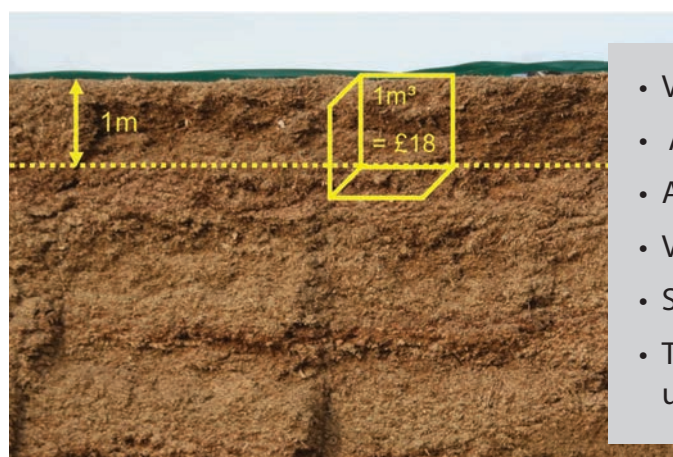

# SILOSTOP

Silostop offer a range of products to seal your clamp and protect your silage.

Protect your clamp from:

- DM Loss
- Low Sugar Levels
- Mould and Mycotoxin Growth
- Shrinkage
- Increased pH

How does Silostop achieve this? By keeping the oxygen out. This sounds very simple but in fact the table below shows the Oxygen Transmission Rates (OTR) for Clingfilm and standard black plastic compared to Silostop sheets.

Film	Thickness	OTR cm <sup>3</sup> per m <sup>2</sup> per 24hrs
Black Polyethylene	125µm	>300
Clingfilm	40µm	>1000
SILOSTOP Max	80µm	<10
SILOSTOP Black	55µm	<10
SILOSTOP Wall Film	110µm	<20

Shrinkage and DM loss are unseen losses in the clamp. Tests have shown that Silostop can reduce this loss by up to 50%.

The clamp, left, was covered in standard polyethylene on the LHS and Silostop on the RHS. The photo visibly shows the amount of shrinkage that can occur within a clamp. Ultimately this is feed you are losing.

The diagram below explains how much Silostop can save you.

- Value of silage = £30/t
- Average density of silage in clamp = 750kg/m<sup>3</sup>
- Average density of silage on top 1m layer = 600kg/m<sup>3</sup>
- Value of 1m<sup>3</sup> of top layer = £30 x 0.6 = £18/m<sup>3</sup>
- Silostop reduces dry matter losses by 50% approx.
- Therefore 1m<sup>2</sup> of Silostop can reduce your losses by up to £9/m<sup>3</sup> for an investment of 59.5p/m<sup>2</sup> \*